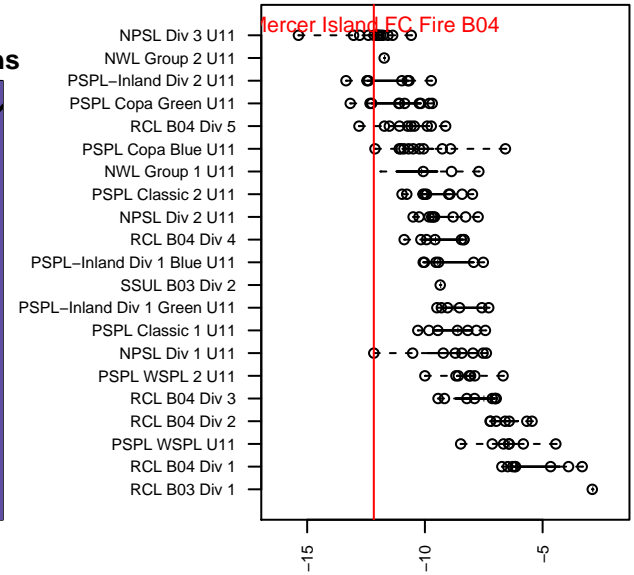

**attack and defense rating
relative to others at age
and all opponents in last 13 months**