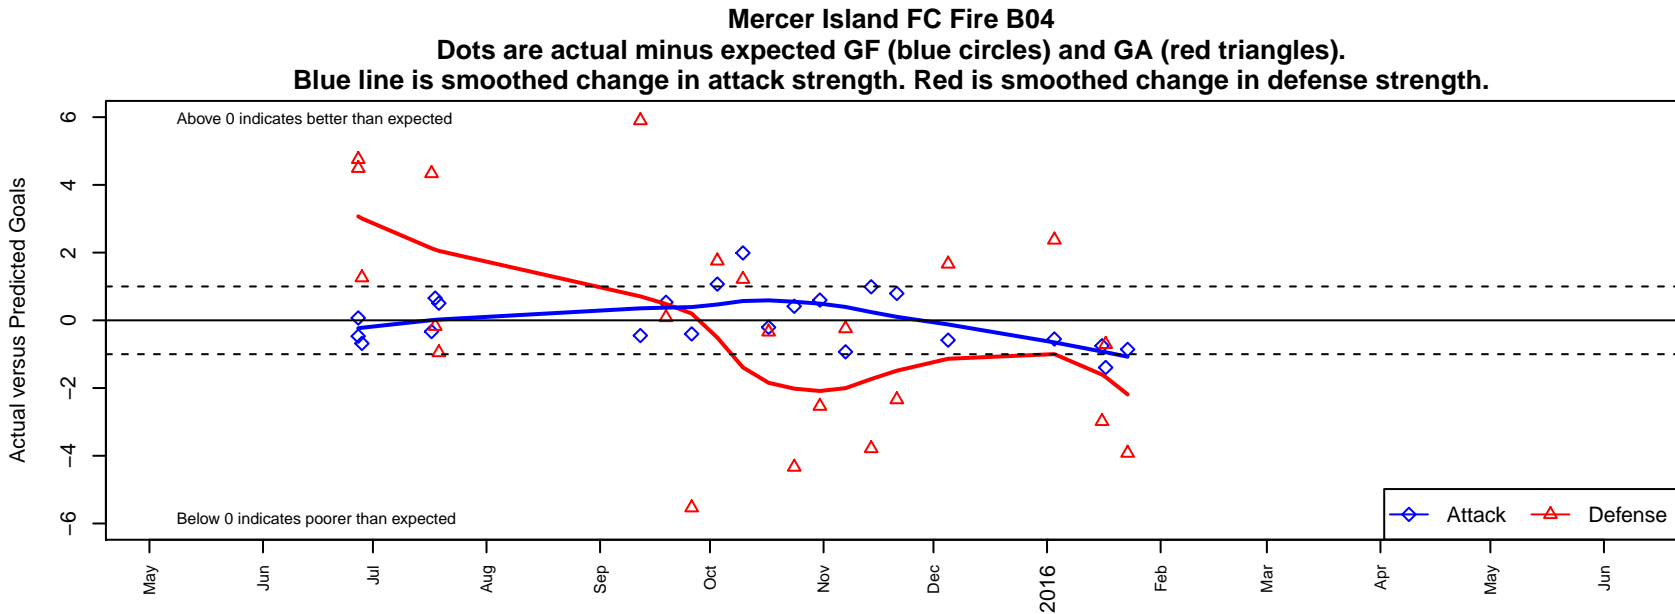

**attack and defense variance (black dot)
relative to other teams
and top 10 in region**

**attack and defense rating
relative to others at age
and all opponents in last 13 months**

Mercer Island FC Fire B04

Mercer Island FC
Mercer Island, WA
B04 total strength=33
attack=0.1 defense=0.05
fall league = NPSL Div 1 U11
notes= Fire; Kelley 2015

alt names used:
MIFC BU11A (WA)
MIFC Fire '04 133/Kelley
MIFC BU11A
MIFC Fire 04 133/Kelley

Venues played:
2015 RVS Classic BU11
2015 Nike Crossfire Challenge Gold 9v9 U11
2015 NPSL Division 1 U11
2015 Founders Cup B04